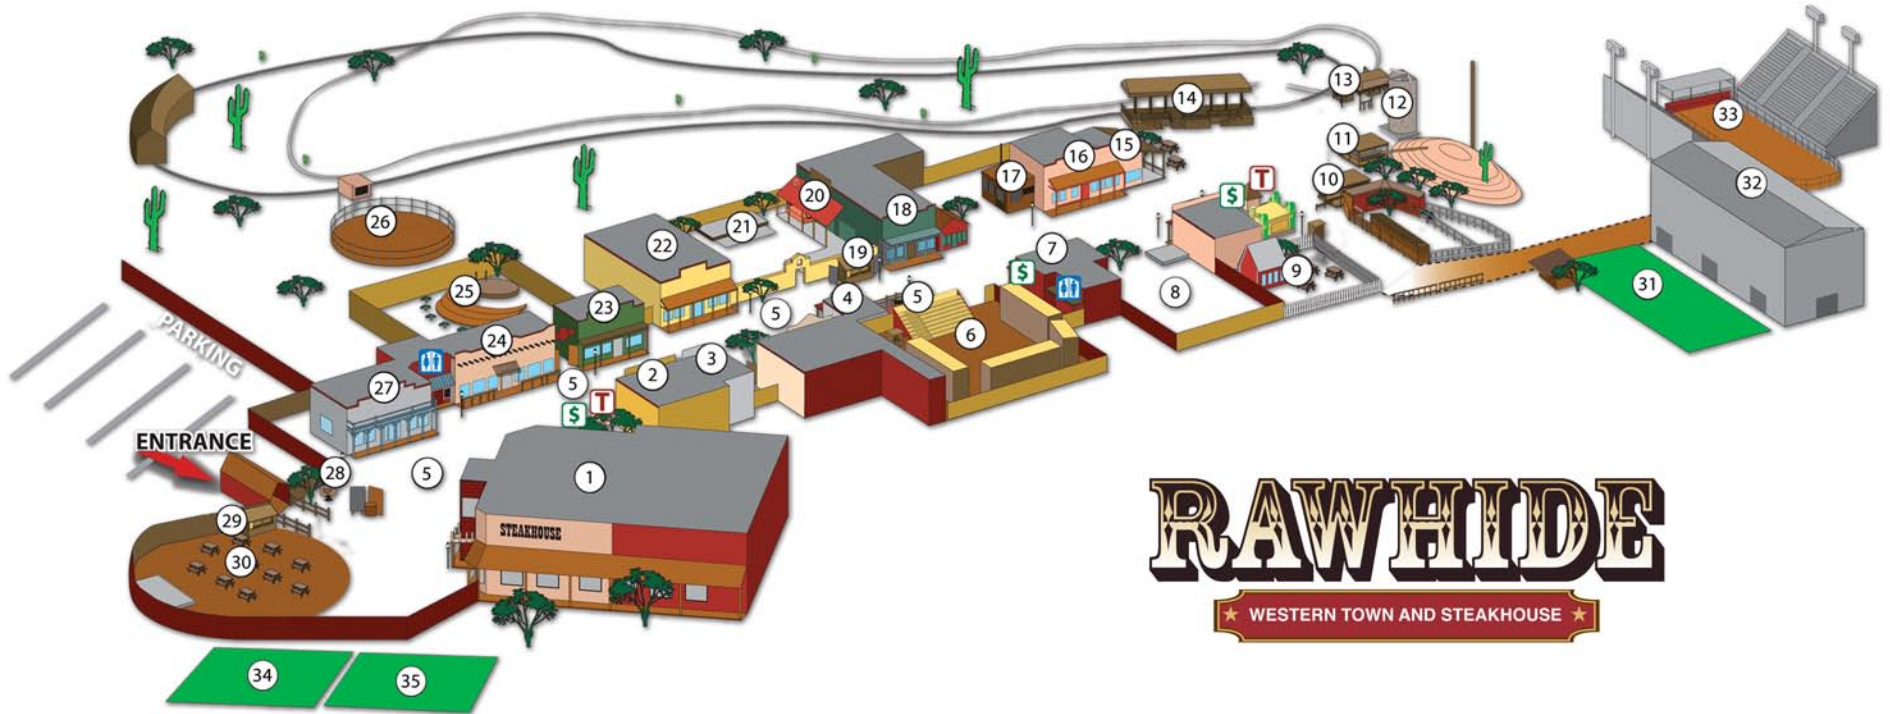

RAWHIDE'S MAIN STREET

RAWHIDE

★ WESTERN TOWN AND STEAKHOUSE ★

-  ATTRACTION TICKETS
-  RESTROOMS
-  ATM

- | | | | |
|-------------------------------------------------------------------------|---------------------|----------------------------------|----------------------------|
| 1. STEAKHOUSE / GOLDEN BELLE / ADOBE ROOM
SUNSET ROOM / SUNSET PATIO | 10. BURRO RIDE | 21. MISSION PATIO | 32. THE PAVILION |
| 2. SILVER SPUR WESTERN WEAR | 11. GOLD PANNING | 22. MOONSHINE ROOM | 33. RODEO ARENA |
| 3. PHOTO EMPORIUM | 12. DEADMAN'S DROP | 23. WESTERN MUSEUM | 34. AKIMEL BASHO (VILLAGE) |
| 4. GILA RIVER TRADING POST | 13. STAGECOACH RIDE | 24. SWEET SALLY'S CONFECTIONS | 35. GARDEN / PUMPKIN PATCH |
| 5. COWBOY GAMES (QUICK DRAW / HORSE
SHOE / ROPING / TOMAHAWK THROW) | 14. TRAIN DEPOT | 25. SPIRIT OF THE WEST THEATER | |
| 6. SIX GUN THEATER | 15. TOWN GRILL | 26. BULL RIDING | |
| 7. SHOOTING GALLERY | 16. BRANDING IRON | 27. GENERAL STORE / TOY STORE | |
| 8. CHUCKWAGON PLAZA | 17. BLACKSMITH | 28. WIDOWMAKER | |
| 9. SCHOOLHOUSE | 18. TOWN JAIL | 29. SUNDOWN COOKOUT TICKET BOOTH | |
| | 19. MARGARITA BAR | 30. WAGON WHEEL PLAZA | |
| | 20. THE CANTINA | 31. SONORAN LAWN | |